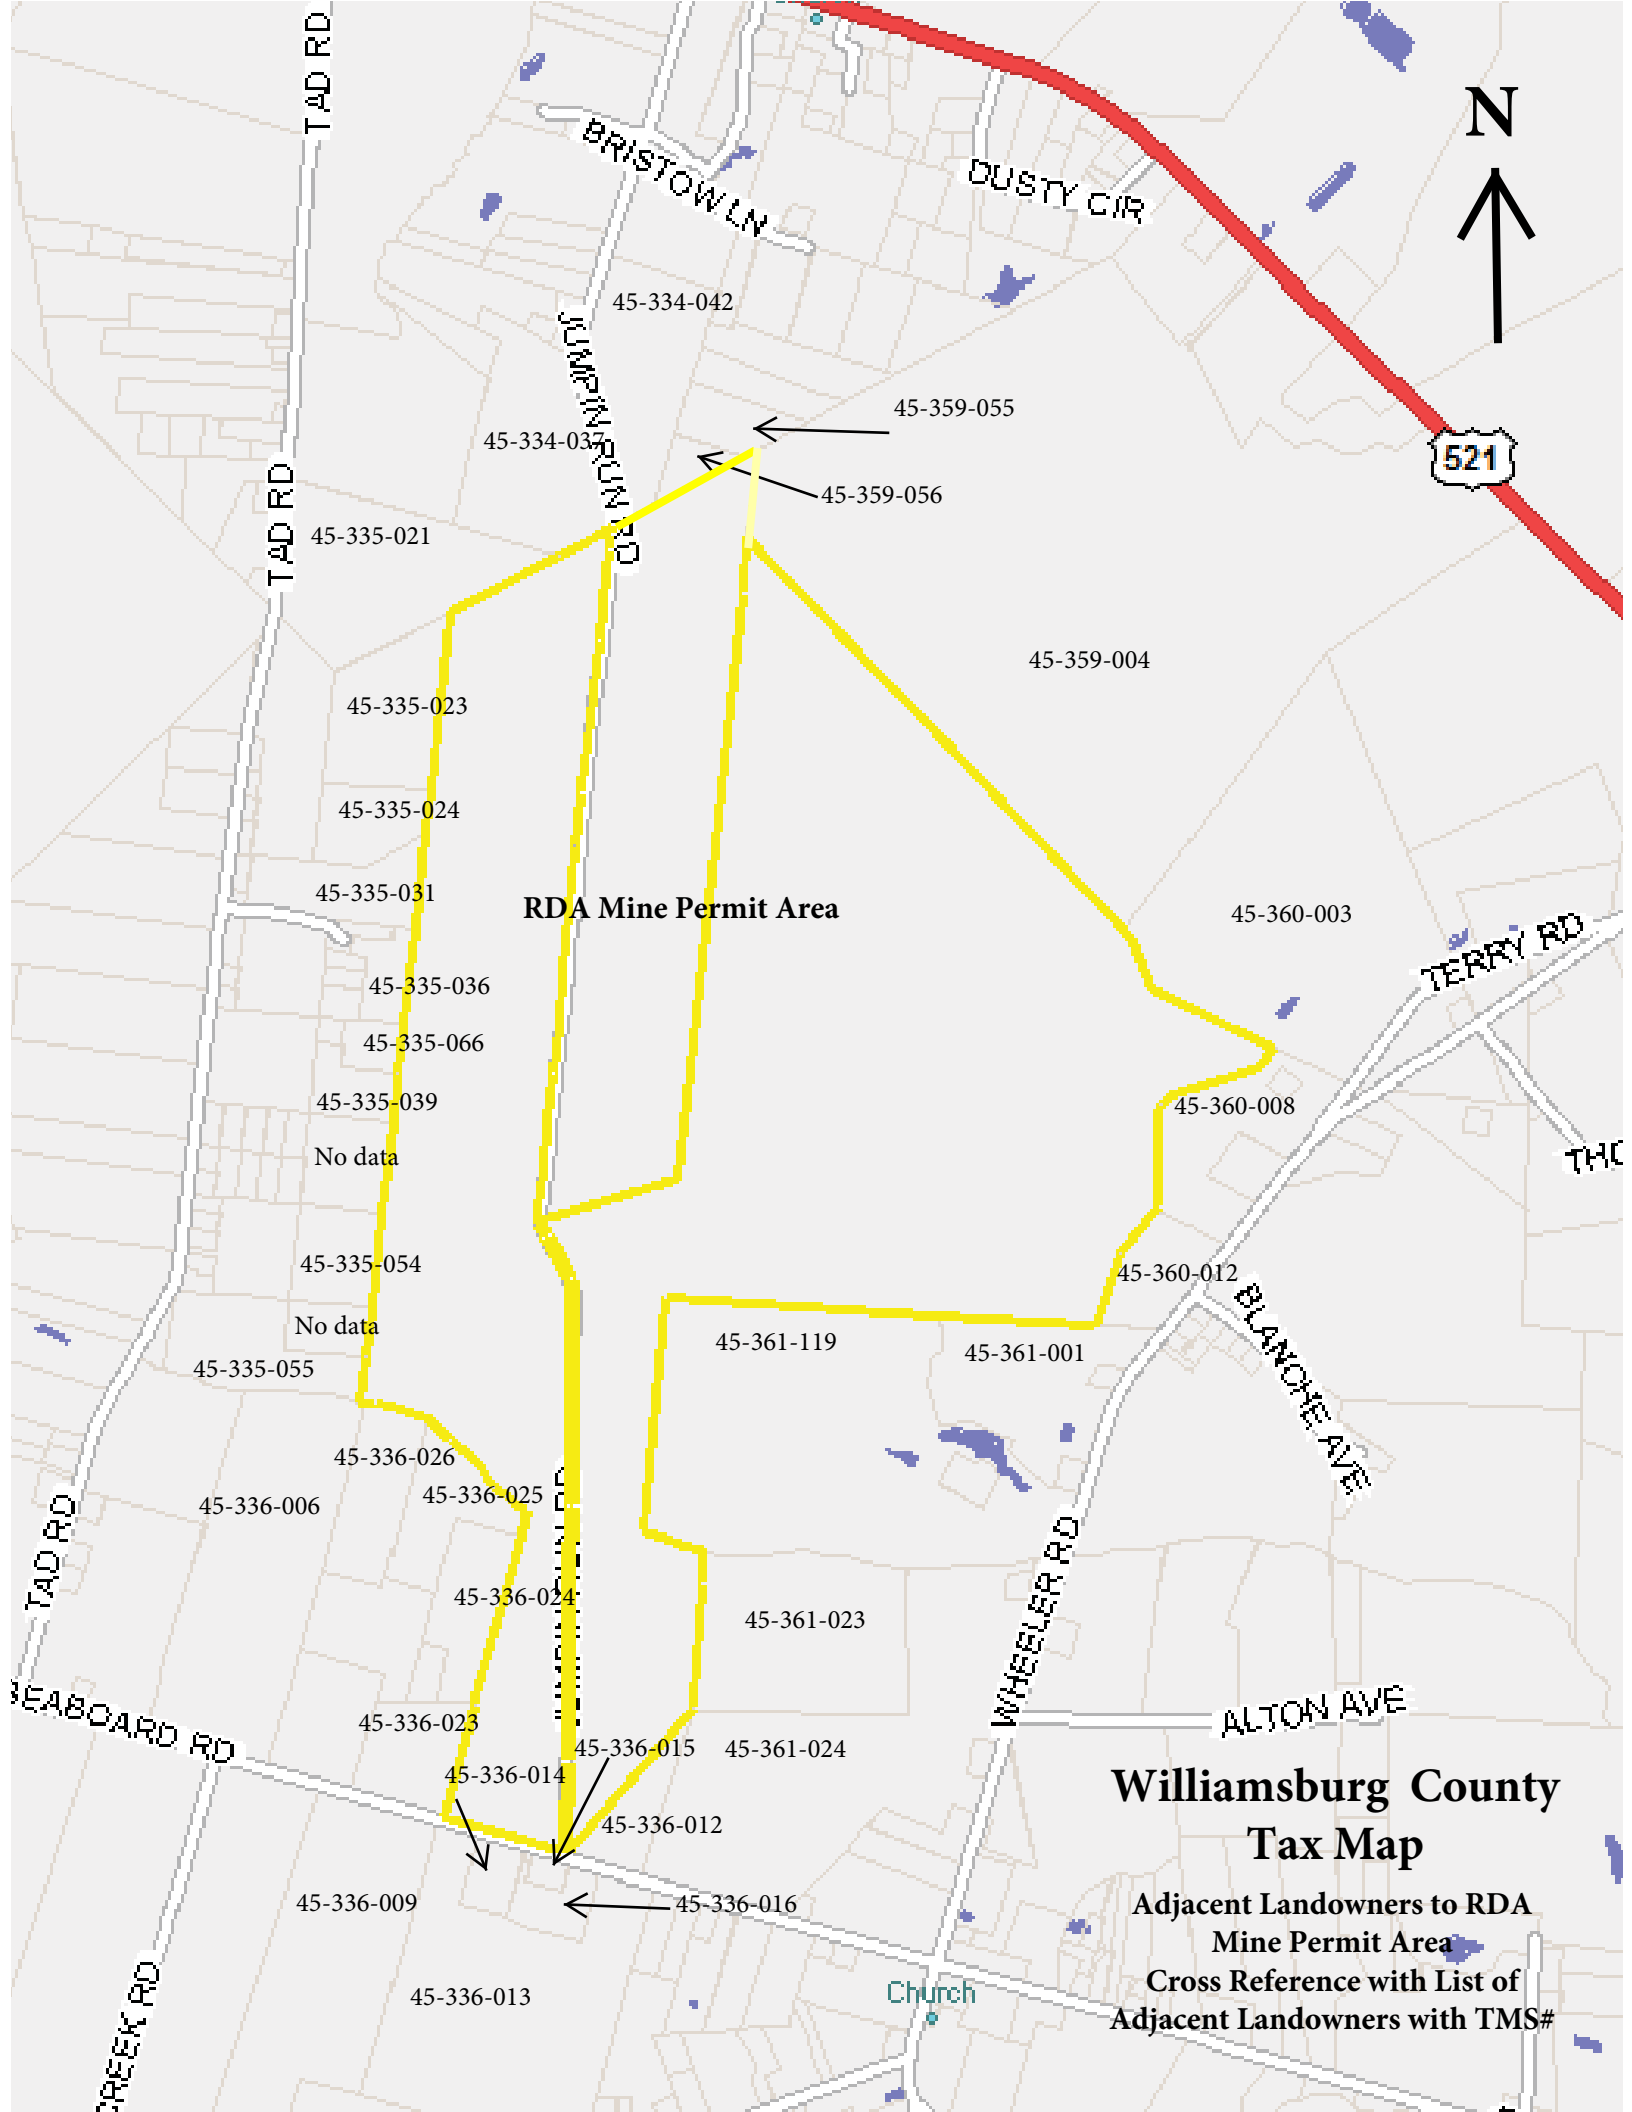

RDA Mine Permit Area

Williamsburg County Tax Map

Adjacent Landowners to RDA
Mine Permit Area
Cross Reference with List of
Adjacent Landowners with TMS#

- 45-334-042
- 45-334-037
- 45-335-021
- 45-335-023
- 45-335-024
- 45-335-031
- 45-335-036
- 45-335-066
- 45-335-039
- No data
- 45-335-054
- No data
- 45-335-055
- 45-336-026
- 45-336-006
- 45-336-025
- 45-336-024
- 45-336-023
- 45-336-014
- 45-336-015
- 45-336-012
- 45-336-009
- 45-336-013
- 45-336-016
- 45-359-055
- 45-359-056
- 45-359-004
- 45-360-003
- 45-360-008
- 45-360-012
- 45-361-119
- 45-361-001
- 45-361-023
- 45-361-024