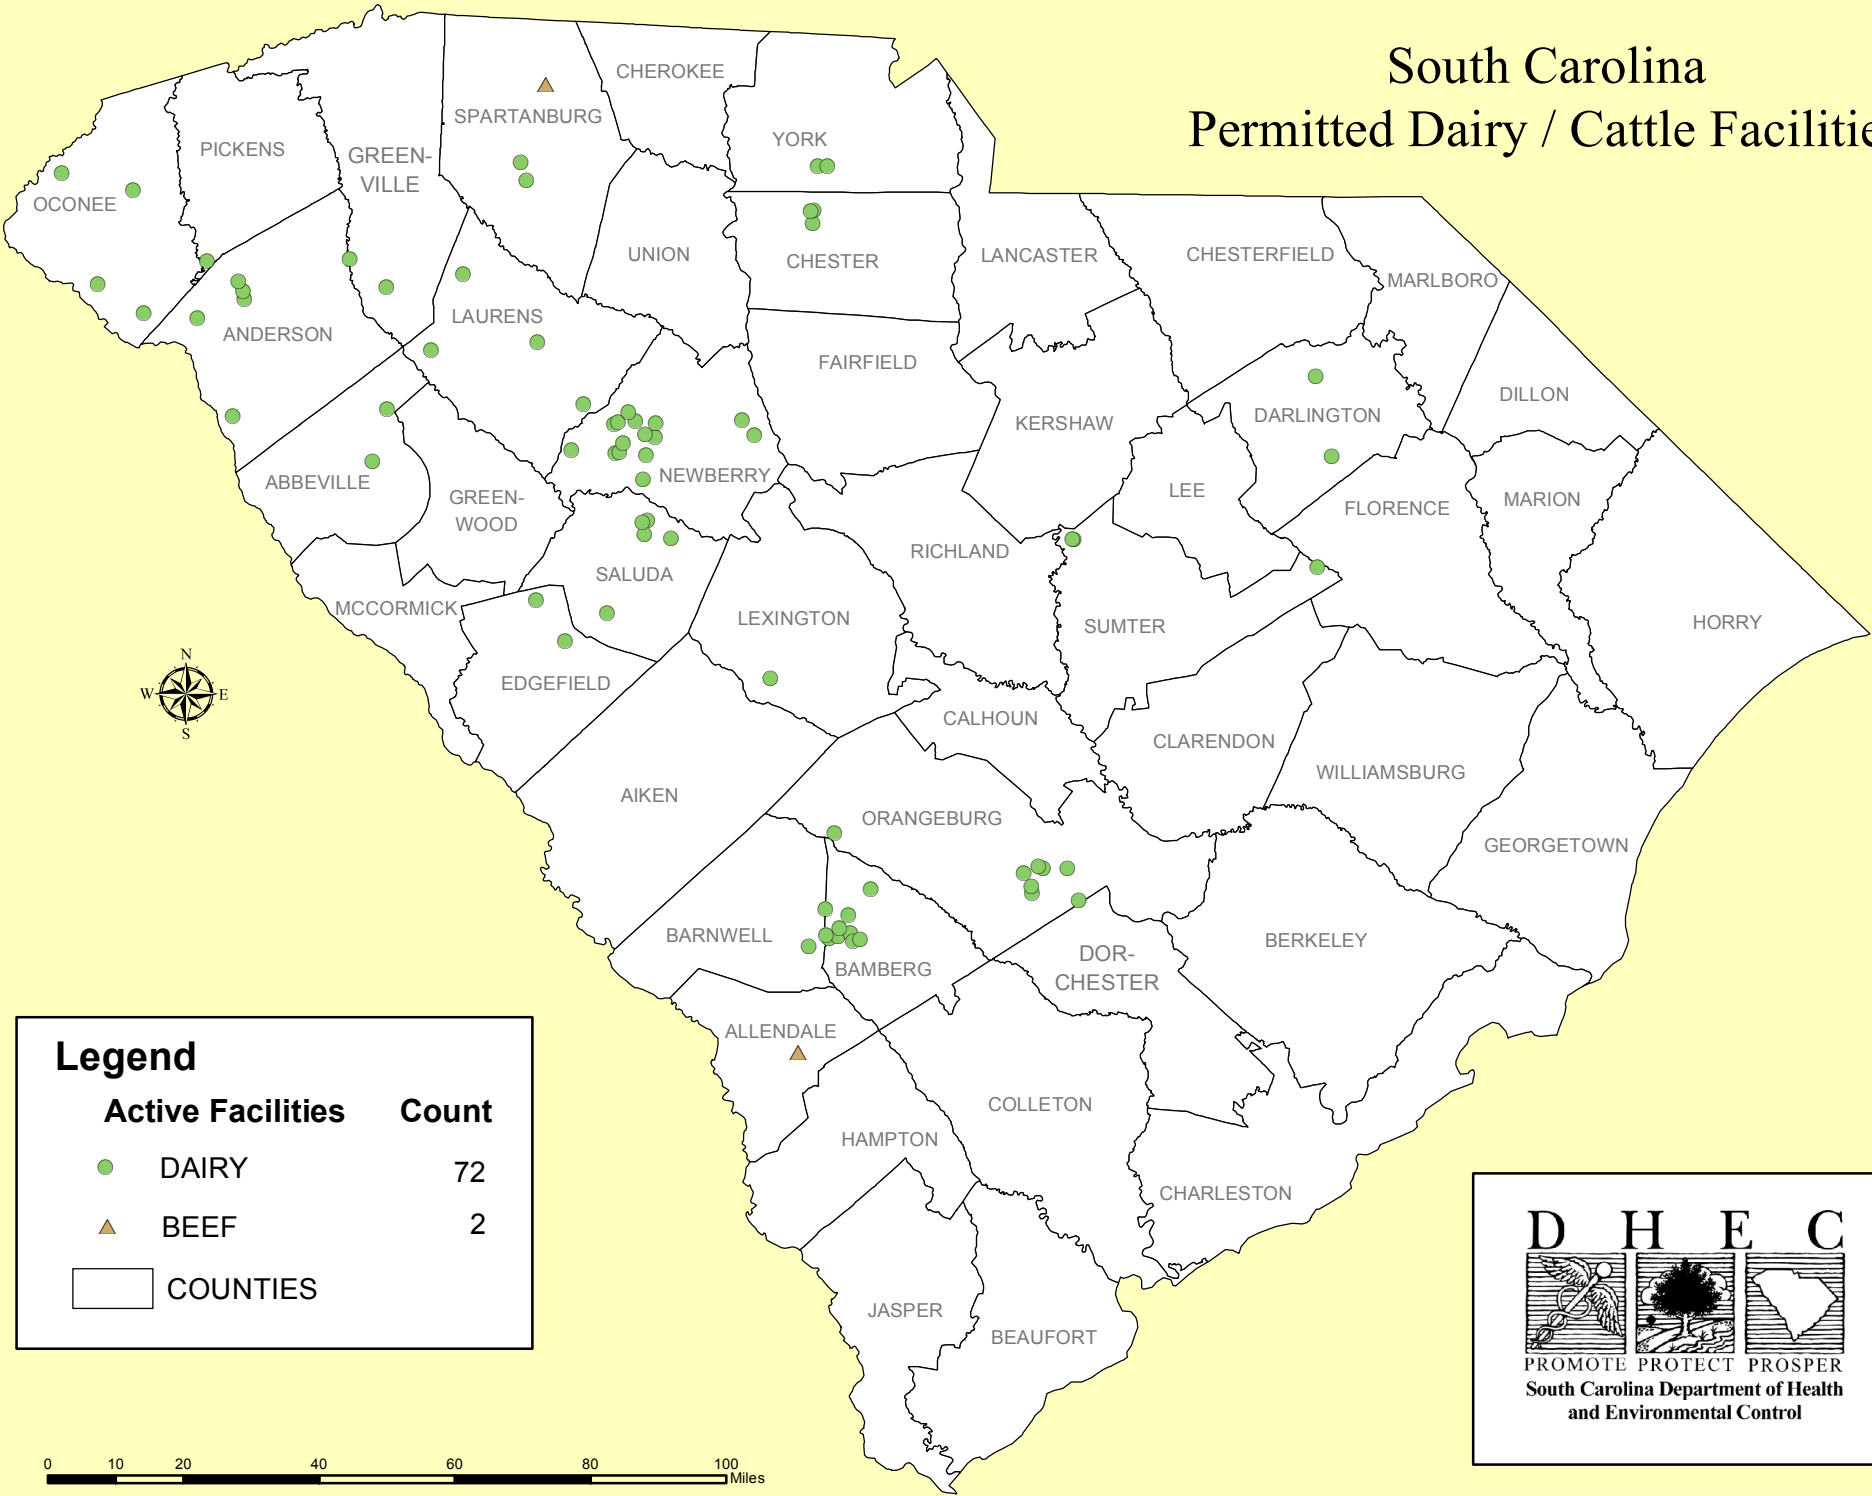

South Carolina Permitted Dairy / Cattle Facilities

Legend

Active Facilities	Count
● DAIRY	72
▲ BEEF	2
□ COUNTIES	