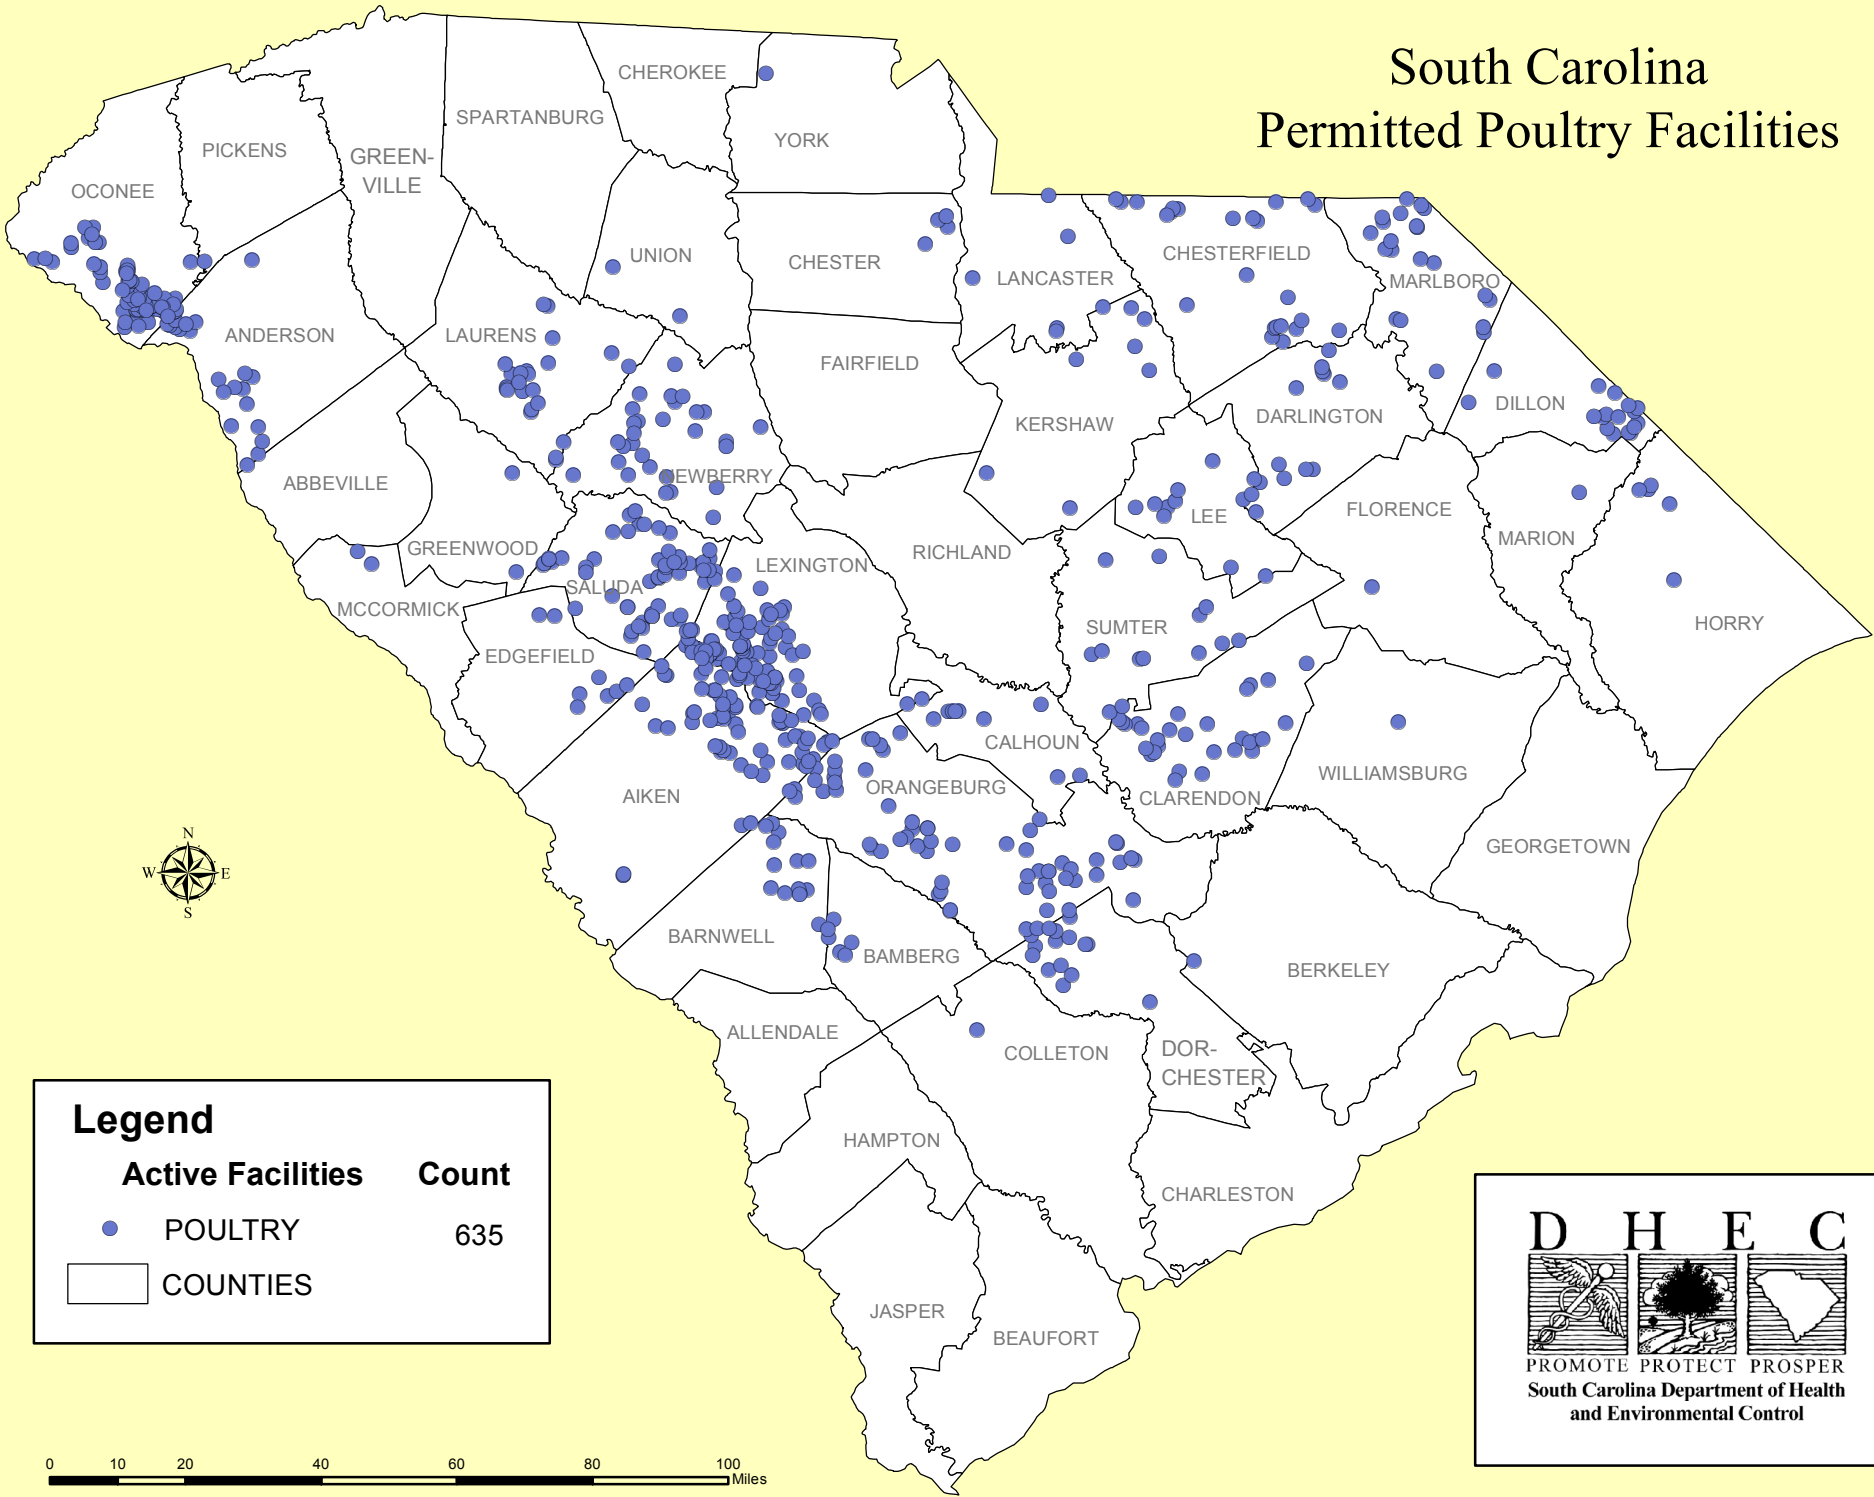

South Carolina Permitted Poultry Facilities

Legend

Active Facilities	Count
● POULTRY	635
□ COUNTIES	

D H E C

PROMOTE PROTECT PROSPER
South Carolina Department of Health
and Environmental Control