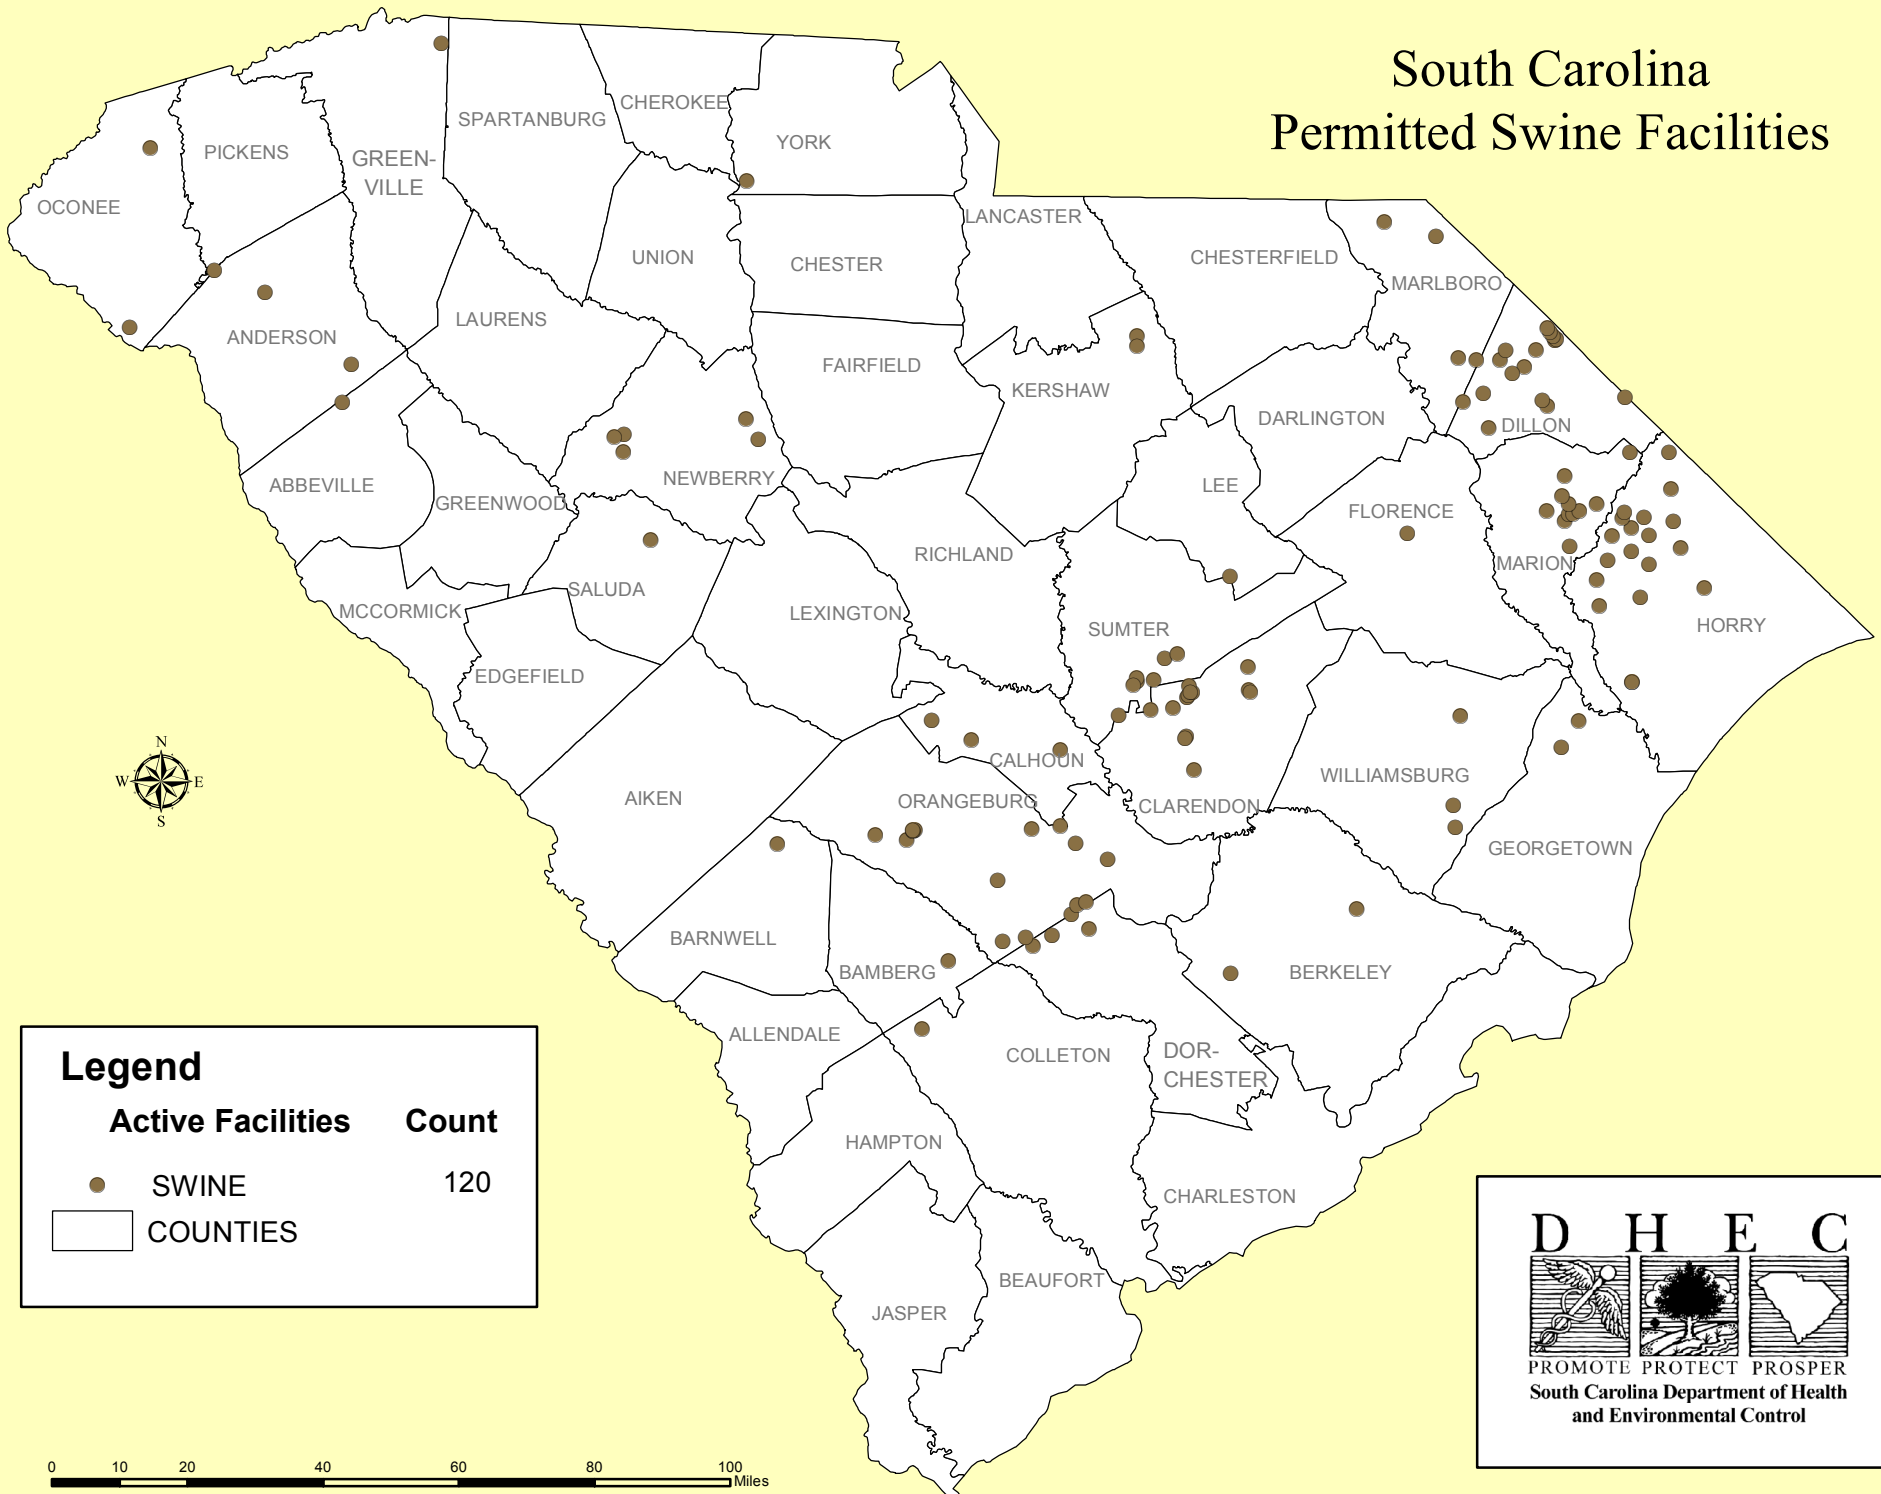

South Carolina Permitted Swine Facilities

Legend

Active Facilities	Count
● SWINE	120
□ COUNTIES	

D H E C

PROMOTE PROTECT PROSPER
South Carolina Department of Health
and Environmental Control