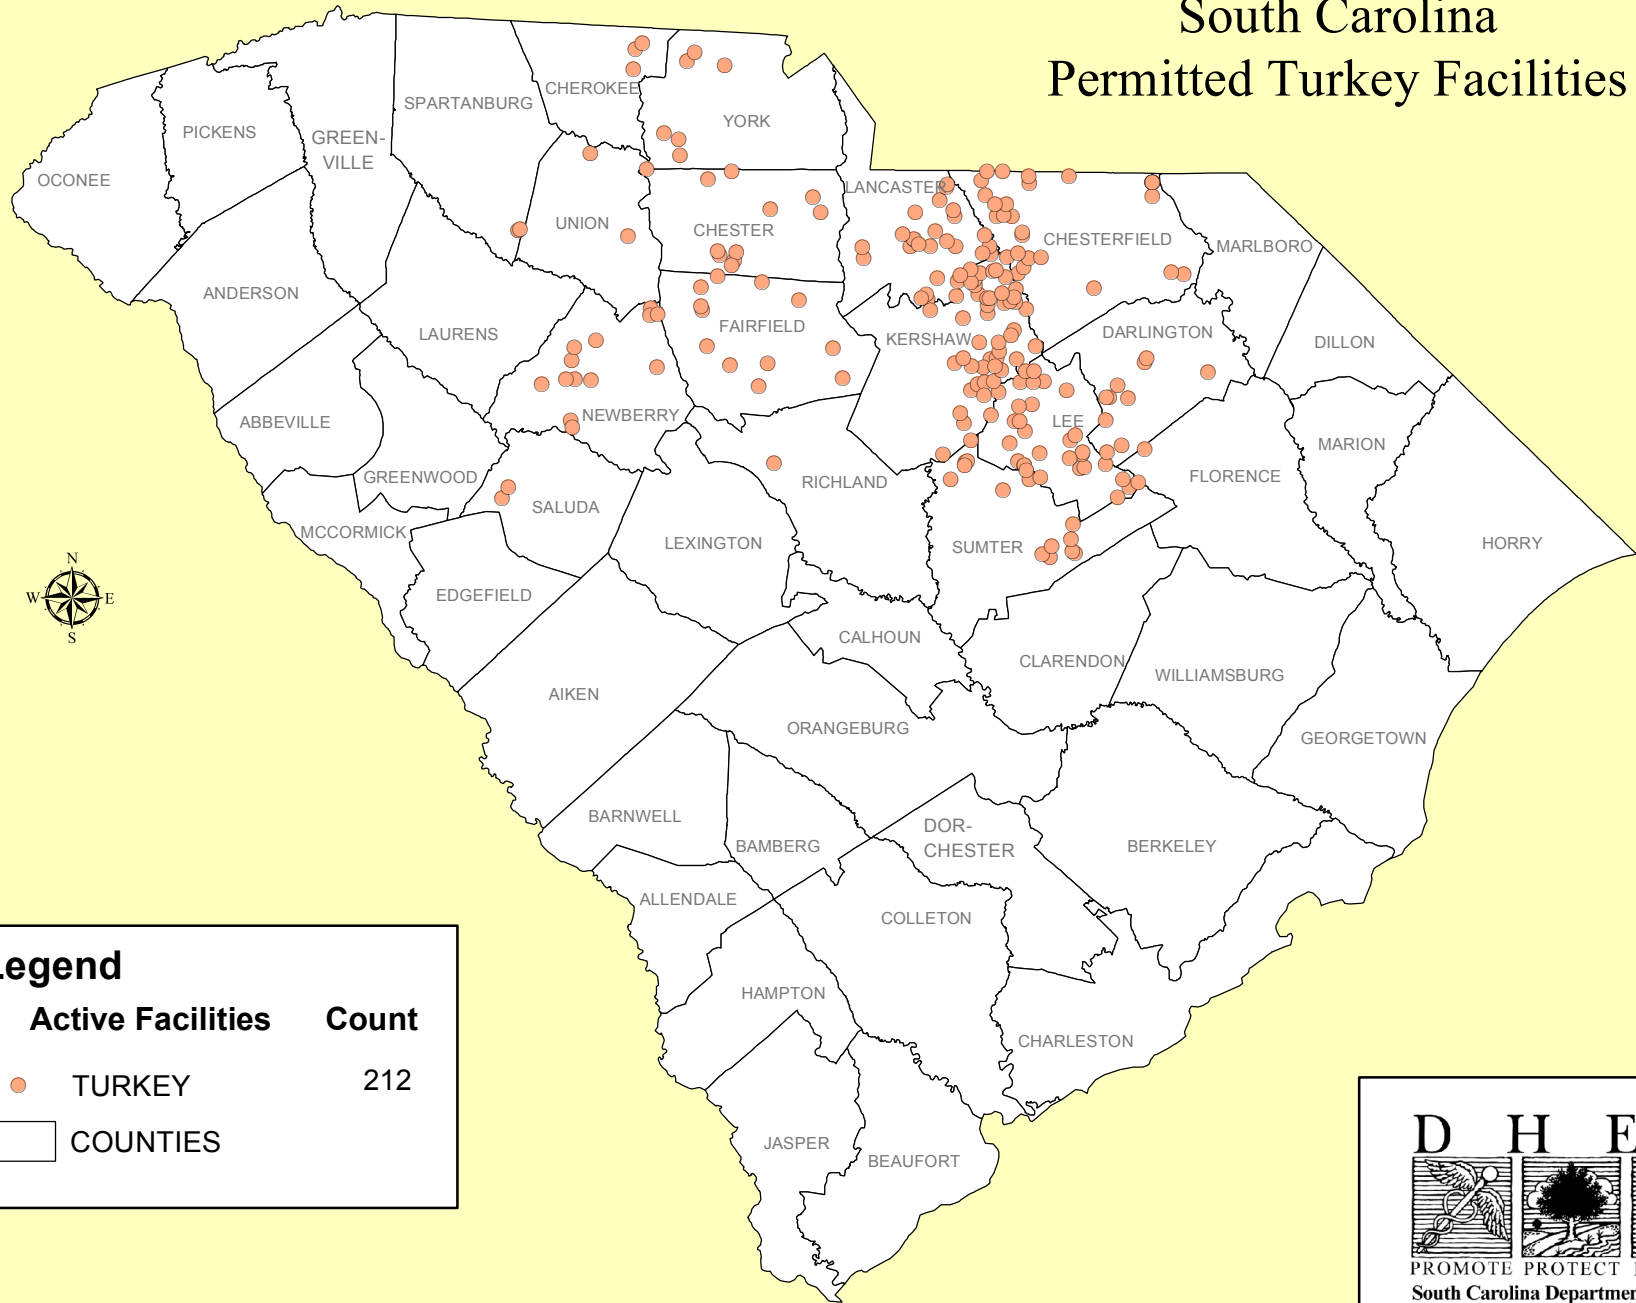

South Carolina Permitted Turkey Facilities

Legend

Active Facilities	Count
TURKEY	212
COUNTIES	