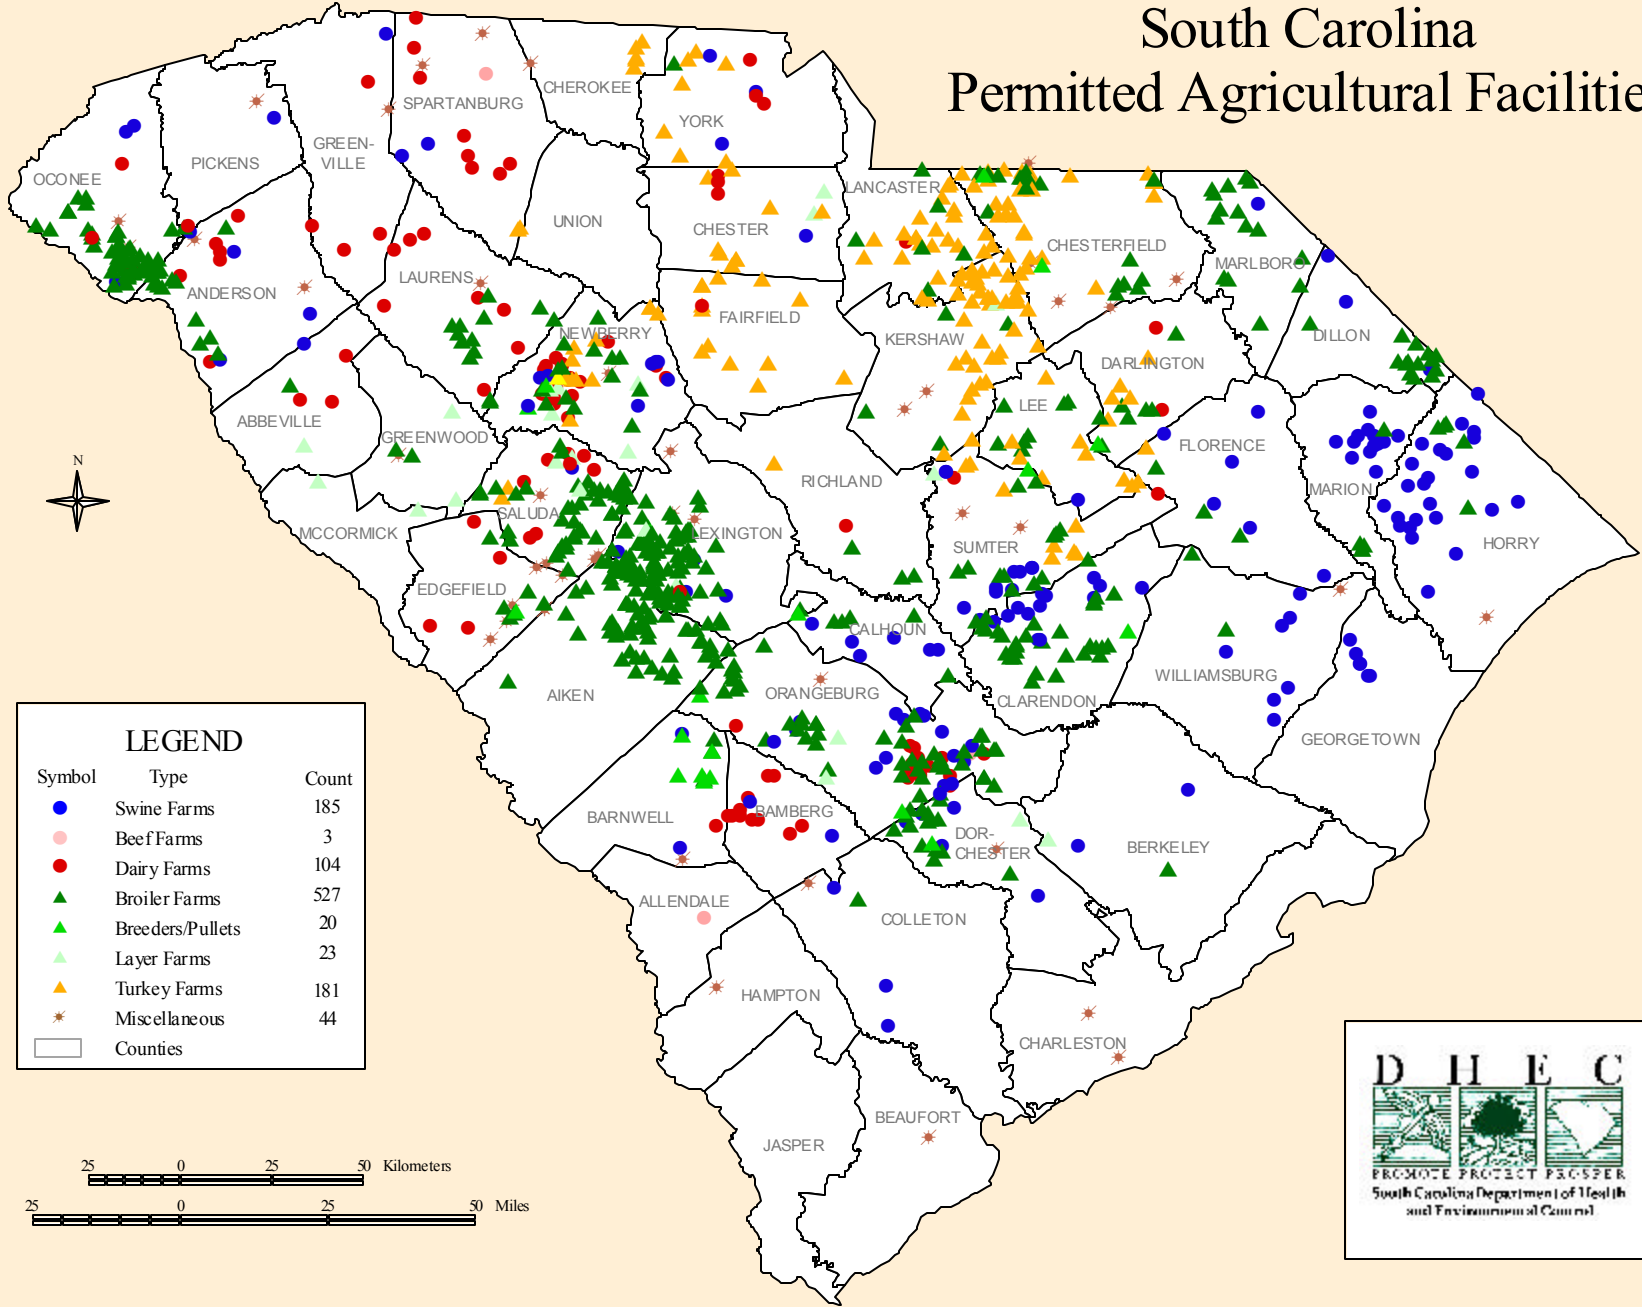

South Carolina Permitted Agricultural Facilities

Symbol	Type	Count
●	Swine Farms	185
●	Beef Farms	3
●	Dairy Farms	104
▲	Broiler Farms	527
▲	Breeders/Pullets	20
▲	Layer Farms	23
▲	Turkey Farms	181
*	Miscellaneous	44
□	Counties	