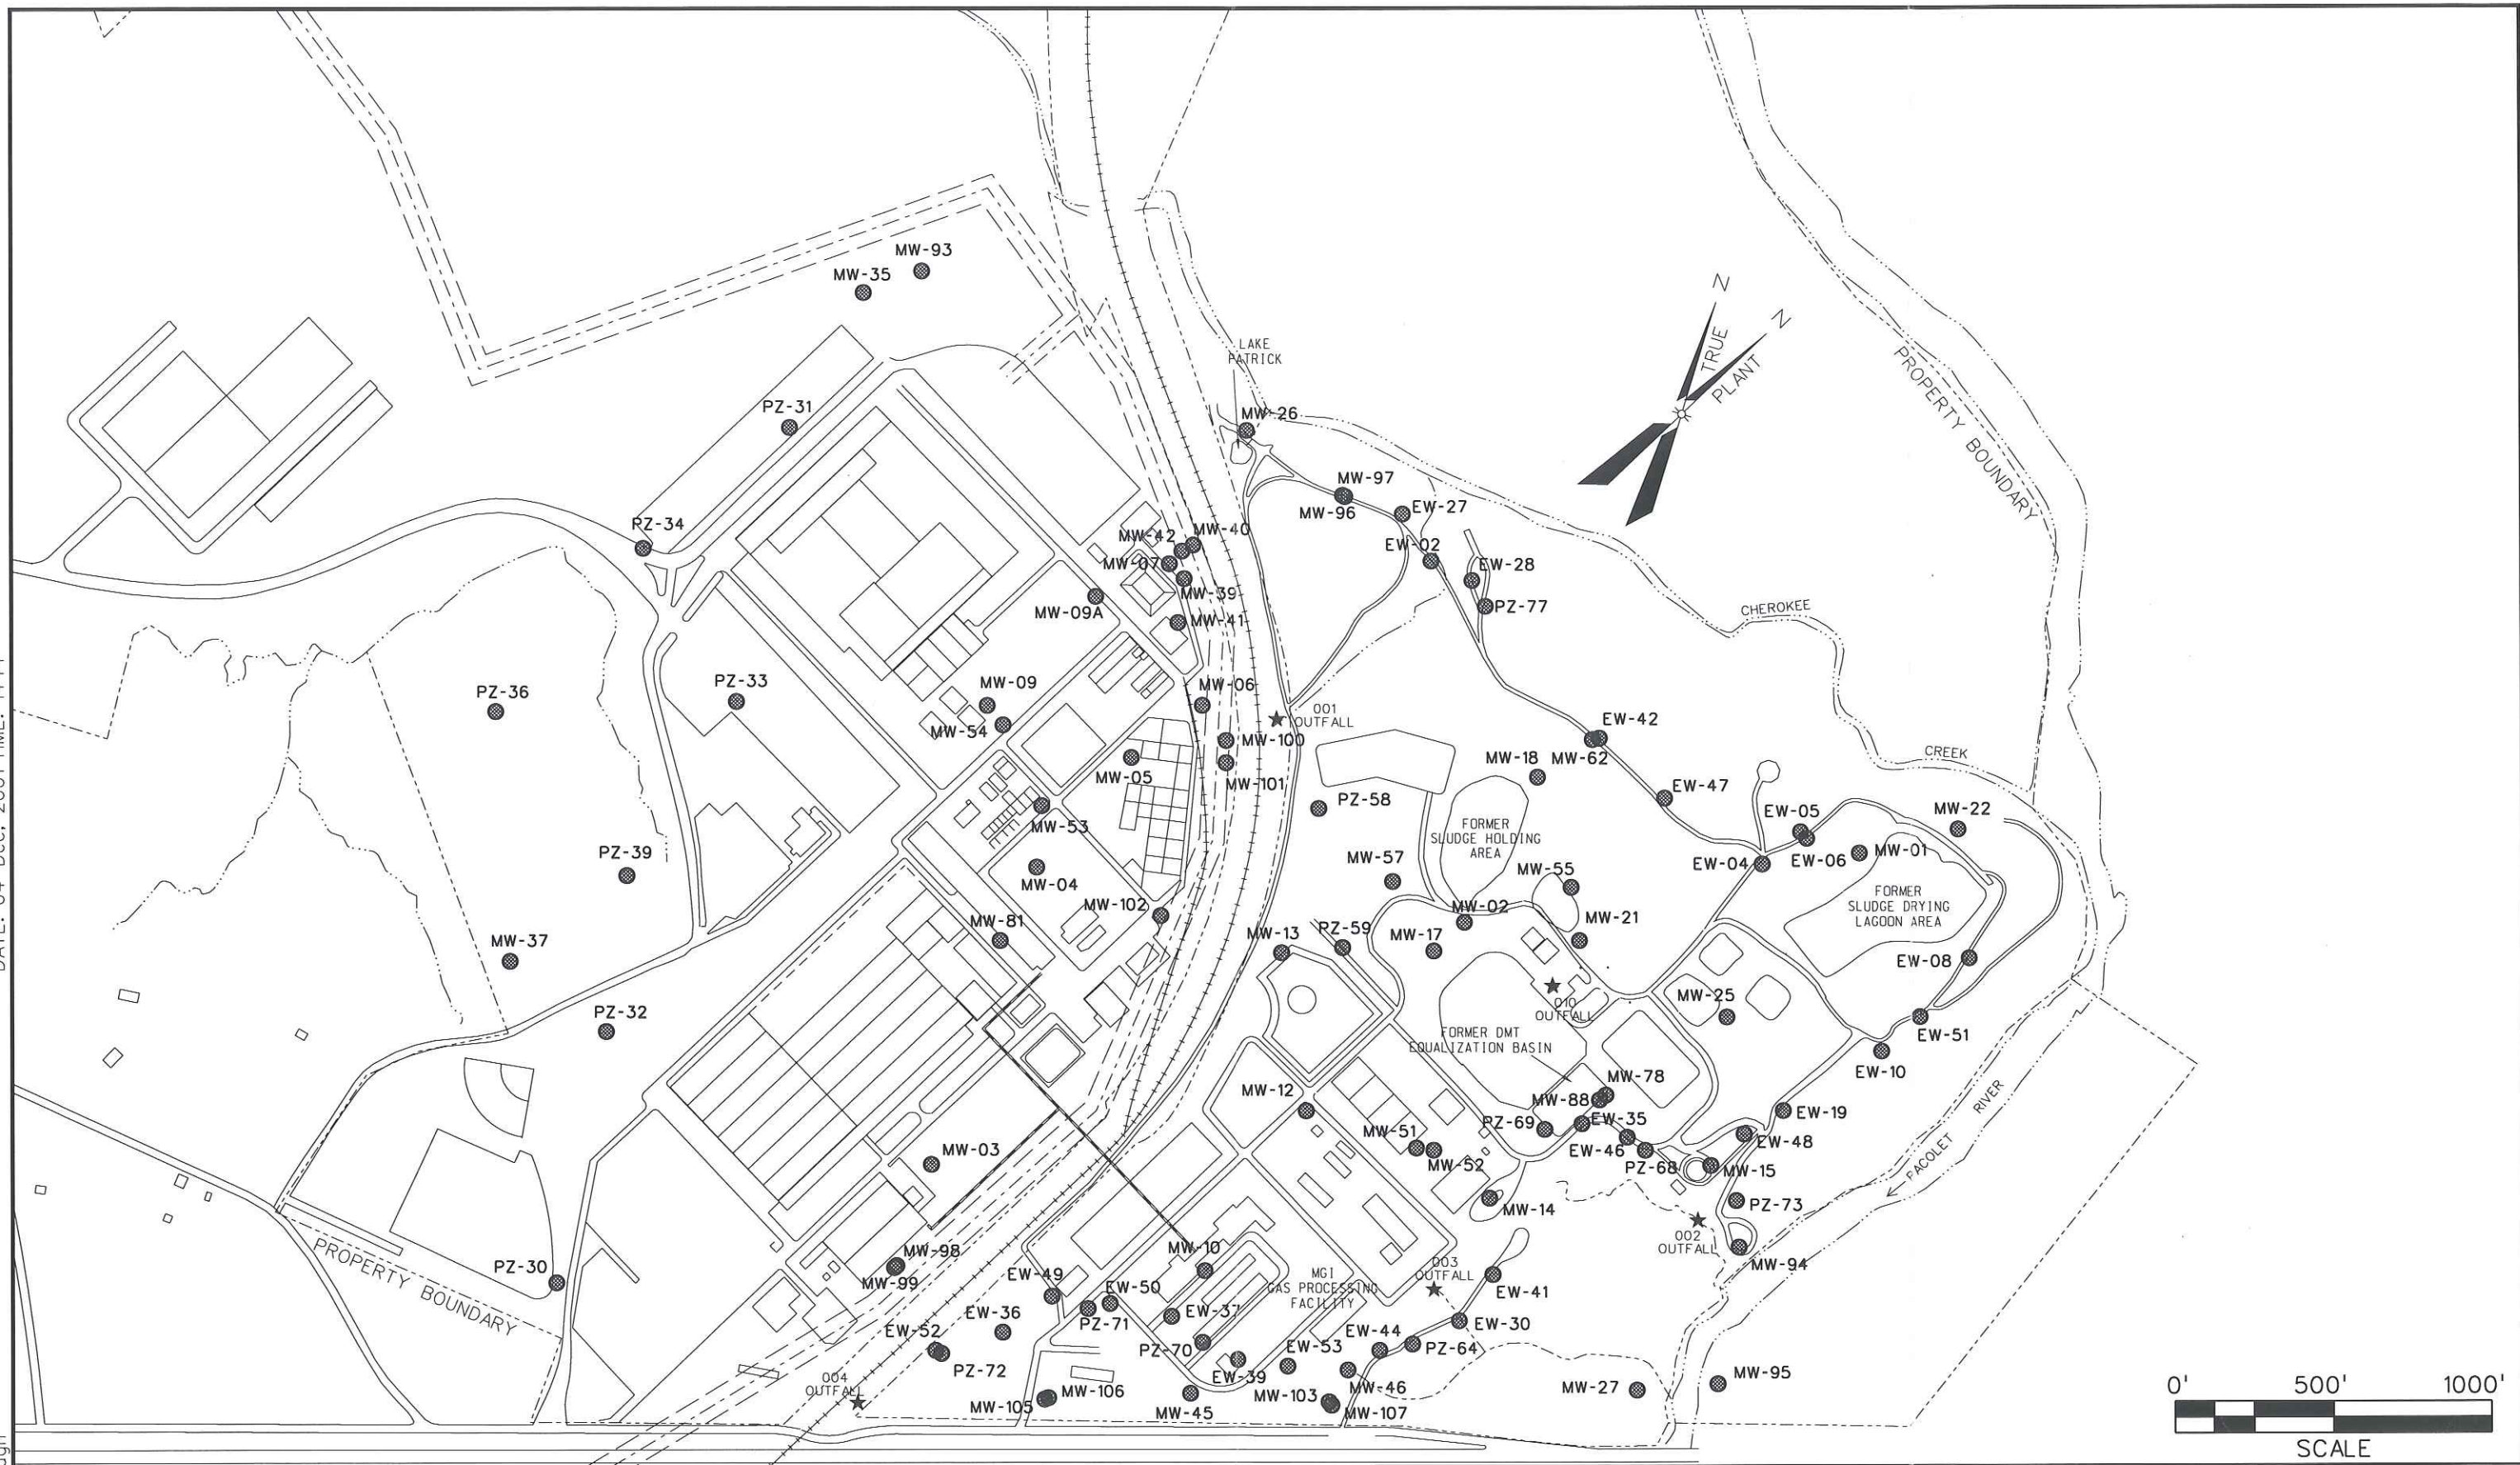

DATE: 04 Dec. 2001 TIME: 1444

... \40064SP70.dgn

MW-109

**FIGURE 2**  
**SAPROLITE SAMPLING LOCATION MAP**  
 CNA HOLDINGS, INC.  
 SPARTANBURG, SOUTH CAROLINA  
 DECEMBER, 2001 40064