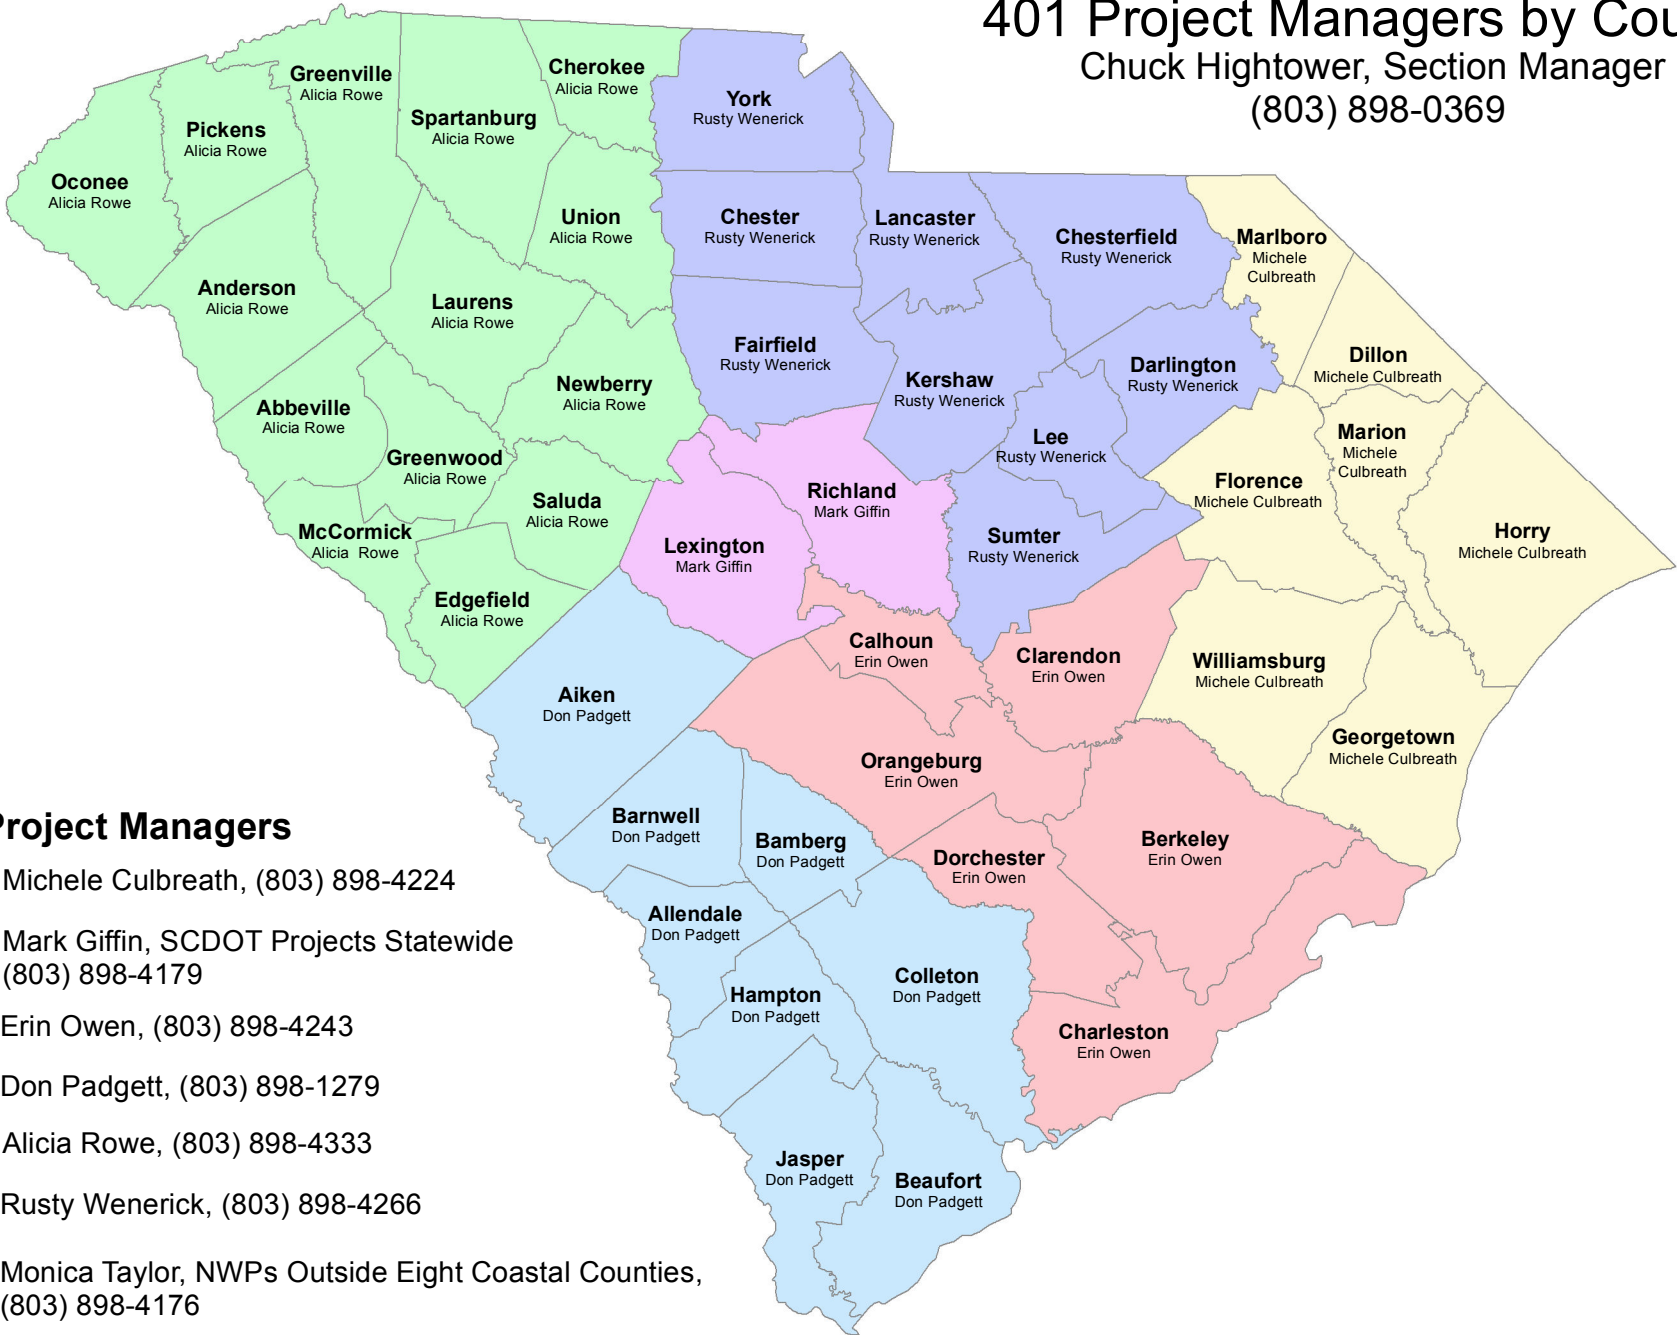

401 Project Managers by County

Chuck Hightower, Section Manager
(803) 898-0369

401 Project Managers

- Michele Culbreath, (803) 898-4224
- Mark Giffin, SCDOT Projects Statewide (803) 898-4179
- Erin Owen, (803) 898-4243
- Don Padgett, (803) 898-1279
- Alicia Rowe, (803) 898-4333
- Rusty Wenerick, (803) 898-4266

Monica Taylor, NWP's Outside Eight Coastal Counties,
(803) 898-4176