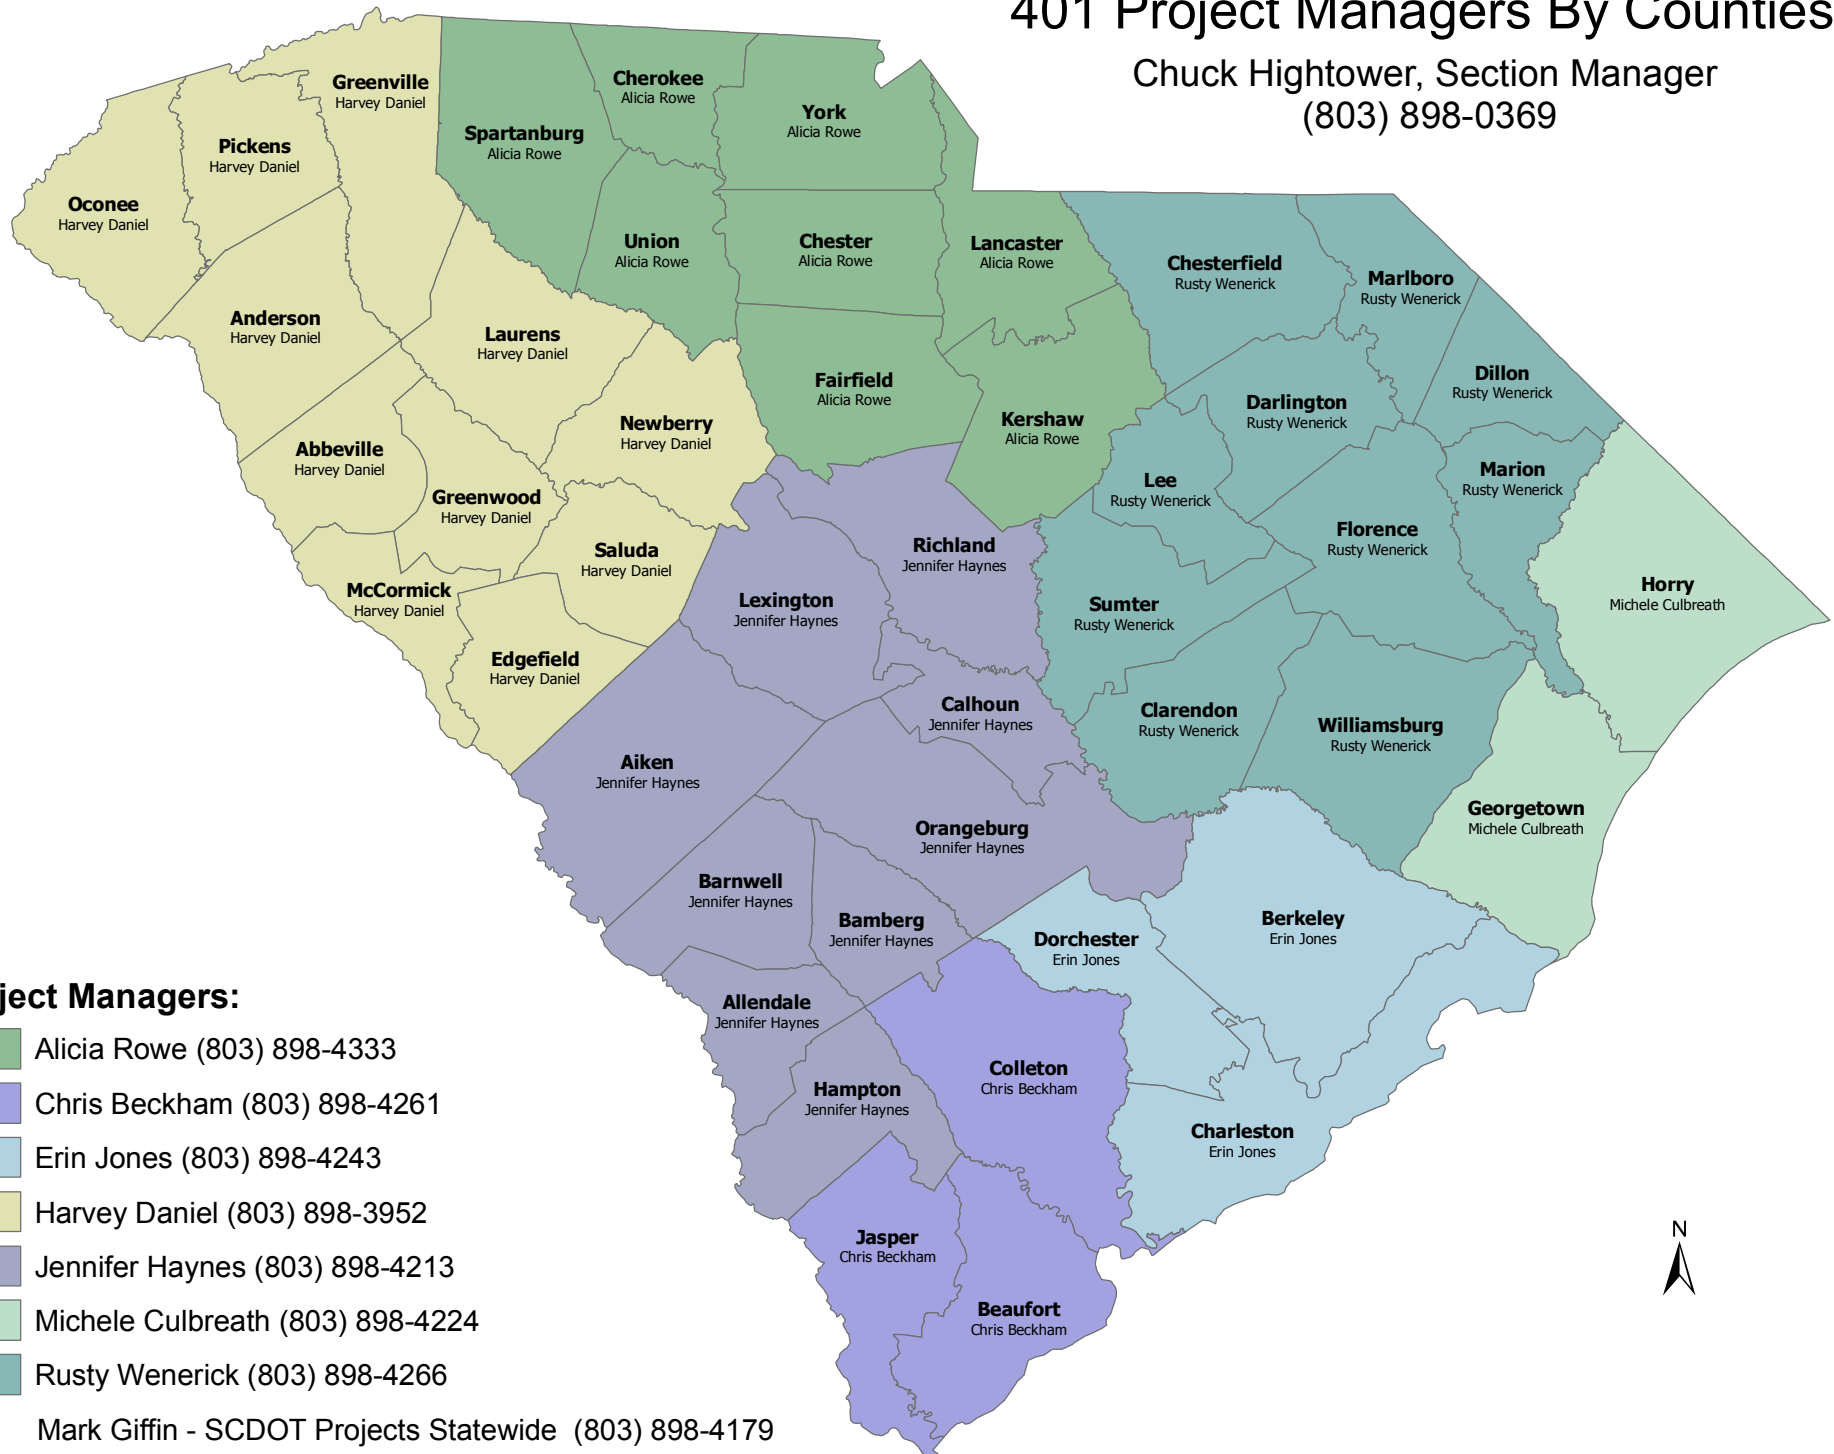

401 Project Managers By Counties

Chuck Hightower, Section Manager
(803) 898-0369

Project Managers:

- Alicia Rowe (803) 898-4333
- Chris Beckham (803) 898-4261
- Erin Jones (803) 898-4243
- Harvey Daniel (803) 898-3952
- Jennifer Haynes (803) 898-4213
- Michele Culbreath (803) 898-4224
- Rusty Wenerick (803) 898-4266