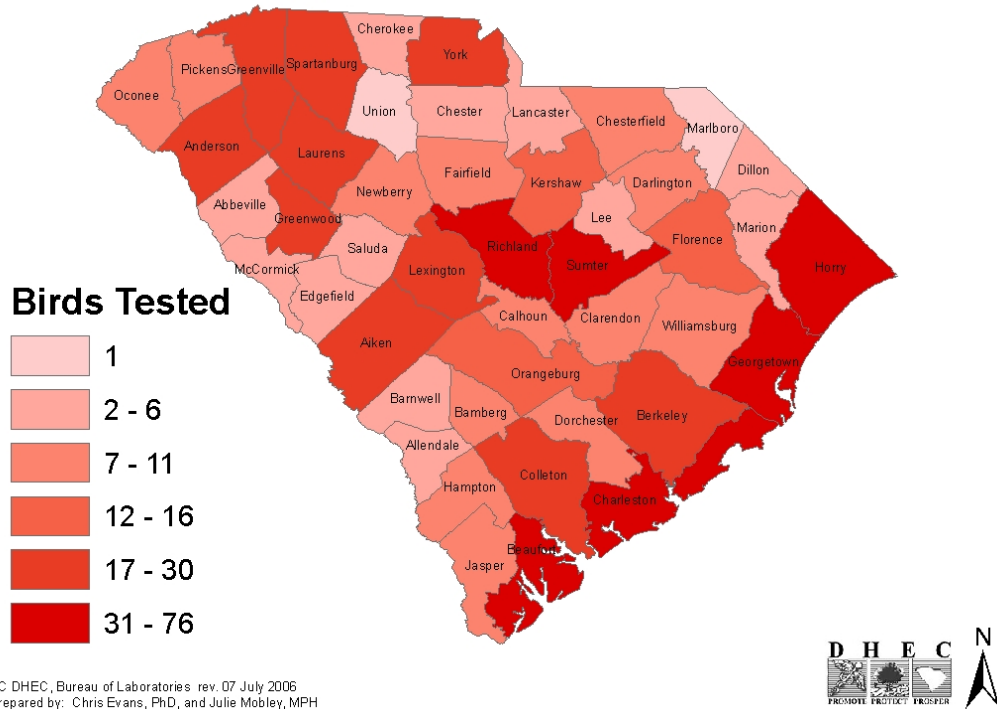

SC DHEC Bureau of Laboratories 2002 West Nile Virus Testing Summary *Revised February 23, 2007*

2002 West Nile Virus Testing in South Carolina by County

2002 South Carolina Humans Tested

2002 South Carolina Birds Tested

2002 South Carolina Mosquitoes Tested

2002 South Carolina Animals Tested