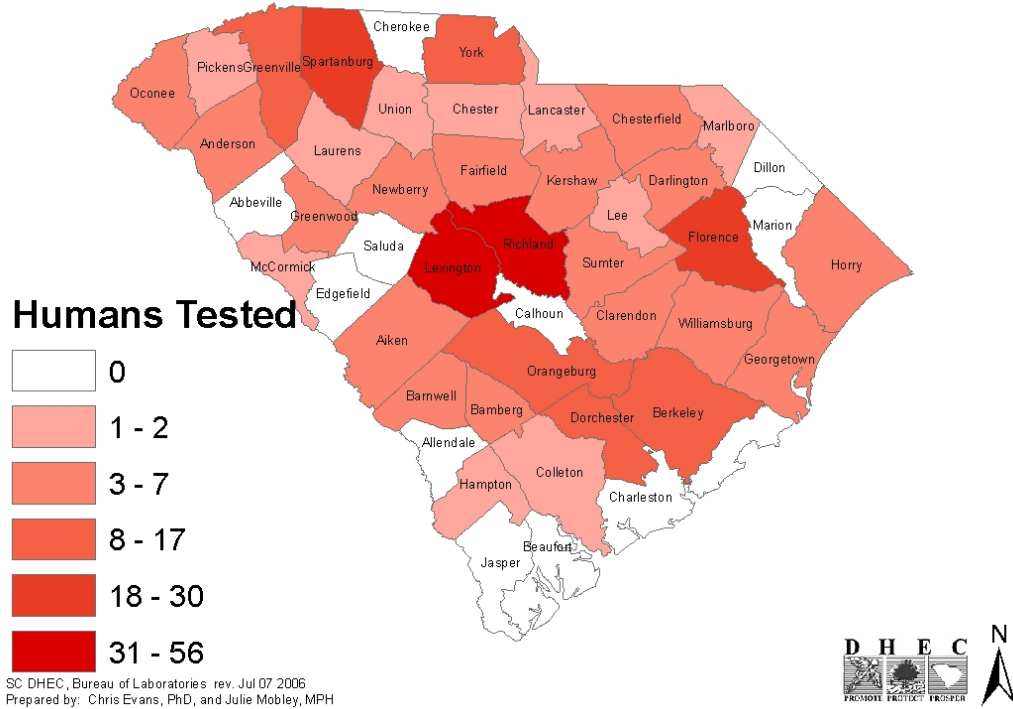

SC DHEC Bureau of Laboratories 2002 West Nile Virus Testing Summary *Revised February 23, 2007*

2002 West Nile Virus Testing in South Carolina by County

2002 South Carolina Humans Tested

2002 South Carolina Birds Tested

2002 South Carolina Mosquitoes Tested

2002 South Carolina Animals Tested