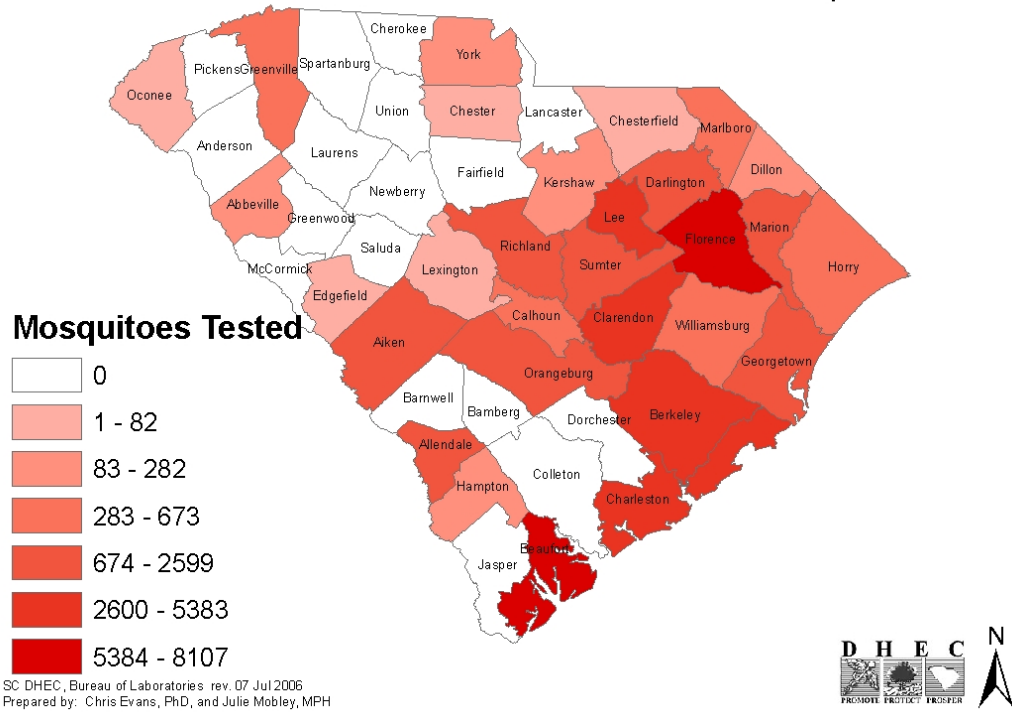

SC DHEC Bureau of Laboratories 2002 West Nile Virus Testing Summary *Revised February 23, 2007*

2002 West Nile Virus Testing in South Carolina by County

2002 South Carolina Humans Tested

2002 South Carolina Birds Tested

2002 South Carolina Mosquitoes Tested

2002 South Carolina Animals Tested