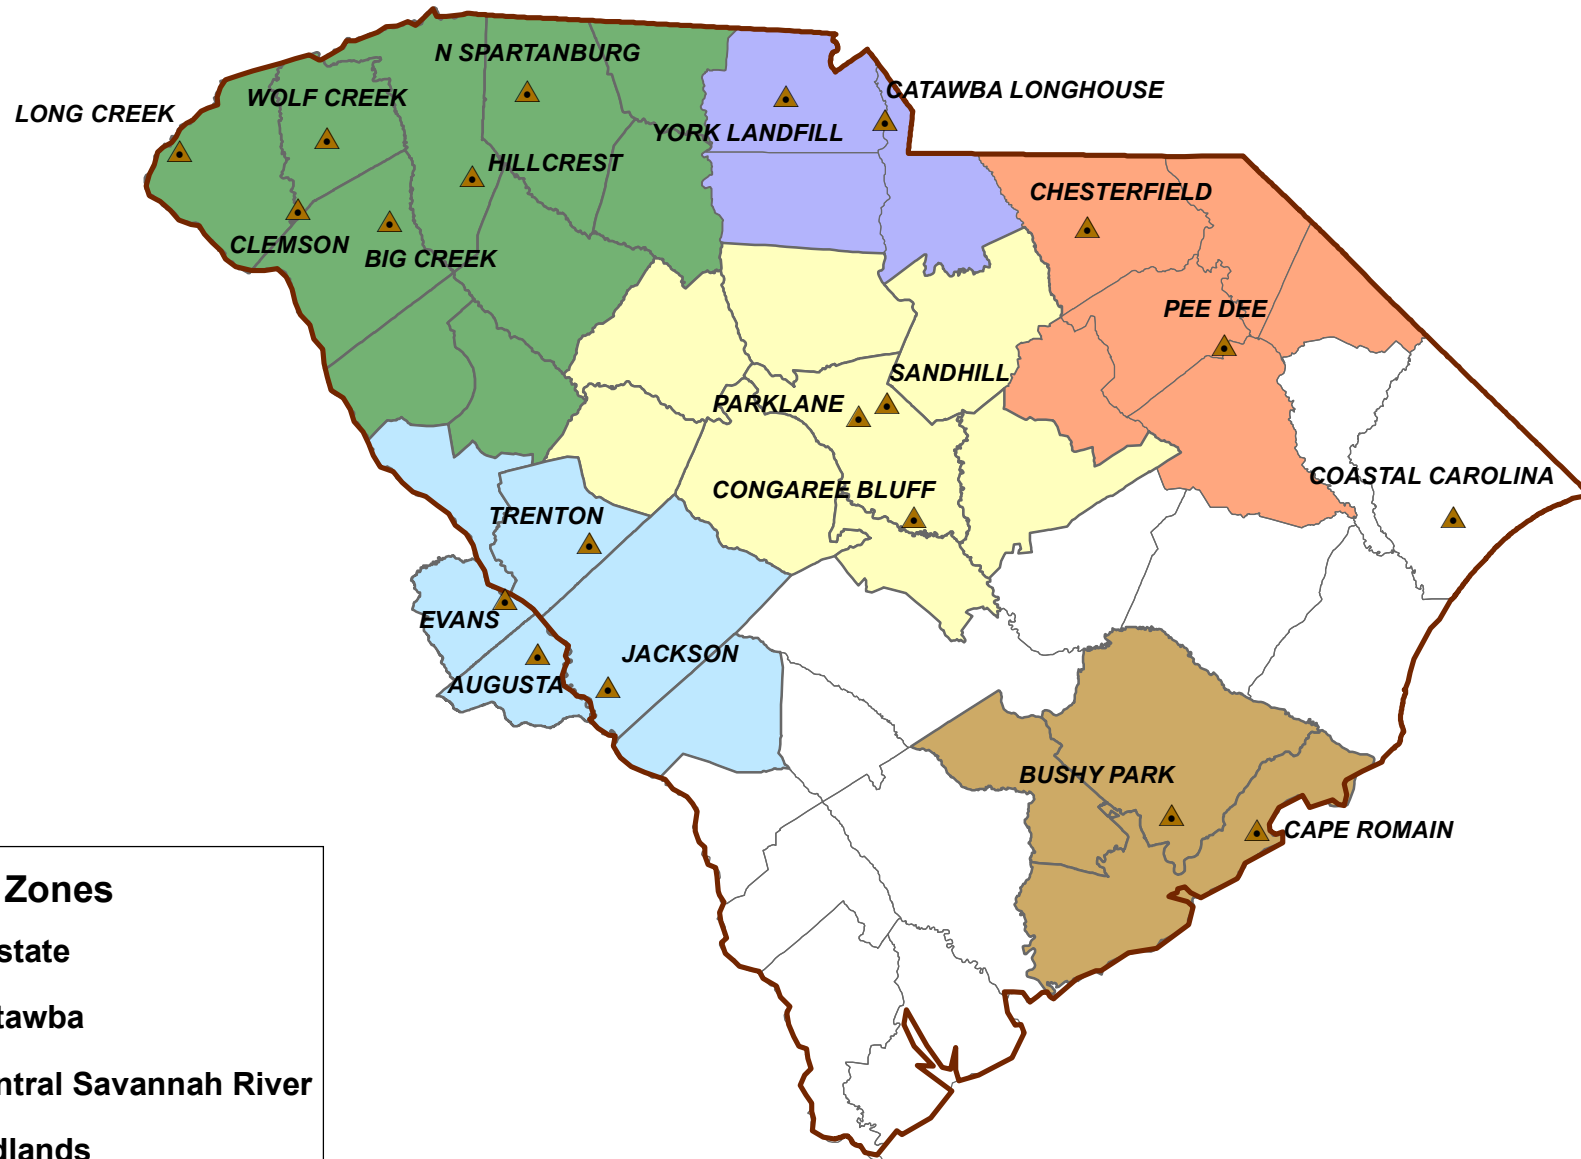

Ground-Level Ozone - Forecast Zones and Monitors

Forecast Zones

-  Upstate
-  Catawba
-  Central Savannah River
-  Midlands
-  Pee Dee
-  Trident
-  Ozone Monitor