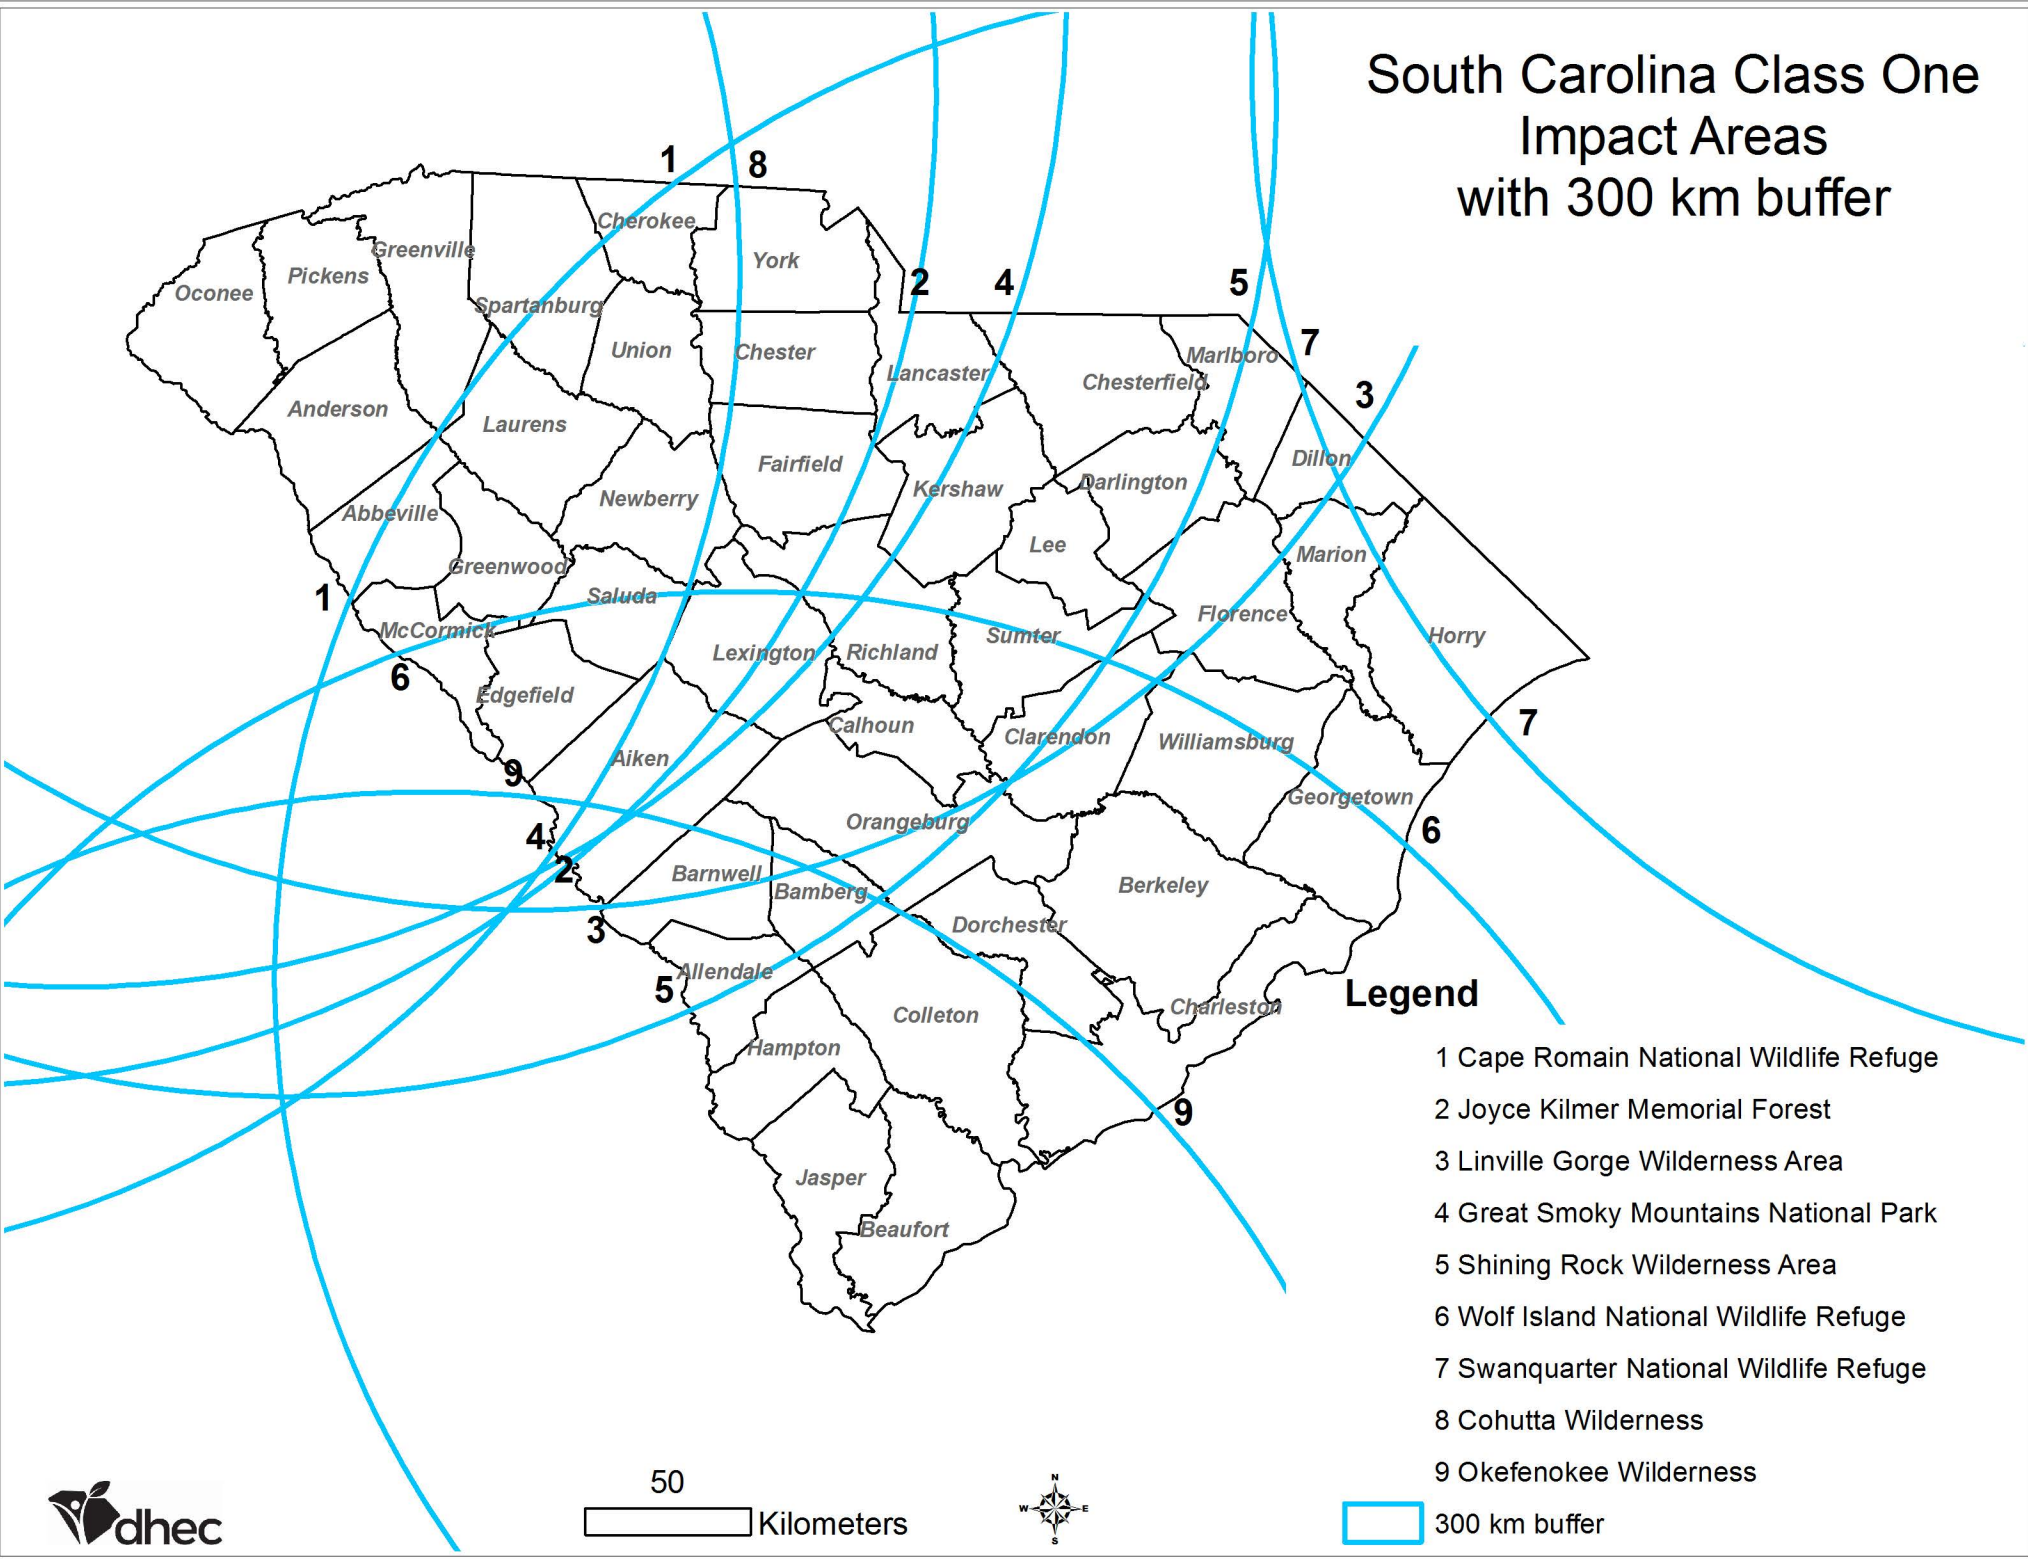

# South Carolina Class One Impact Areas with 300 km buffer

## Legend

- 1 Cape Romain National Wildlife Refuge
- 2 Joyce Kilmer Memorial Forest
- 3 Linville Gorge Wilderness Area
- 4 Great Smoky Mountains National Park
- 5 Shining Rock Wilderness Area
- 6 Wolf Island National Wildlife Refuge
- 7 Swanquarter National Wildlife Refuge
- 8 Cohutta Wilderness
- 9 Okefenokee Wilderness

 300 km buffer

50  
 Kilometers