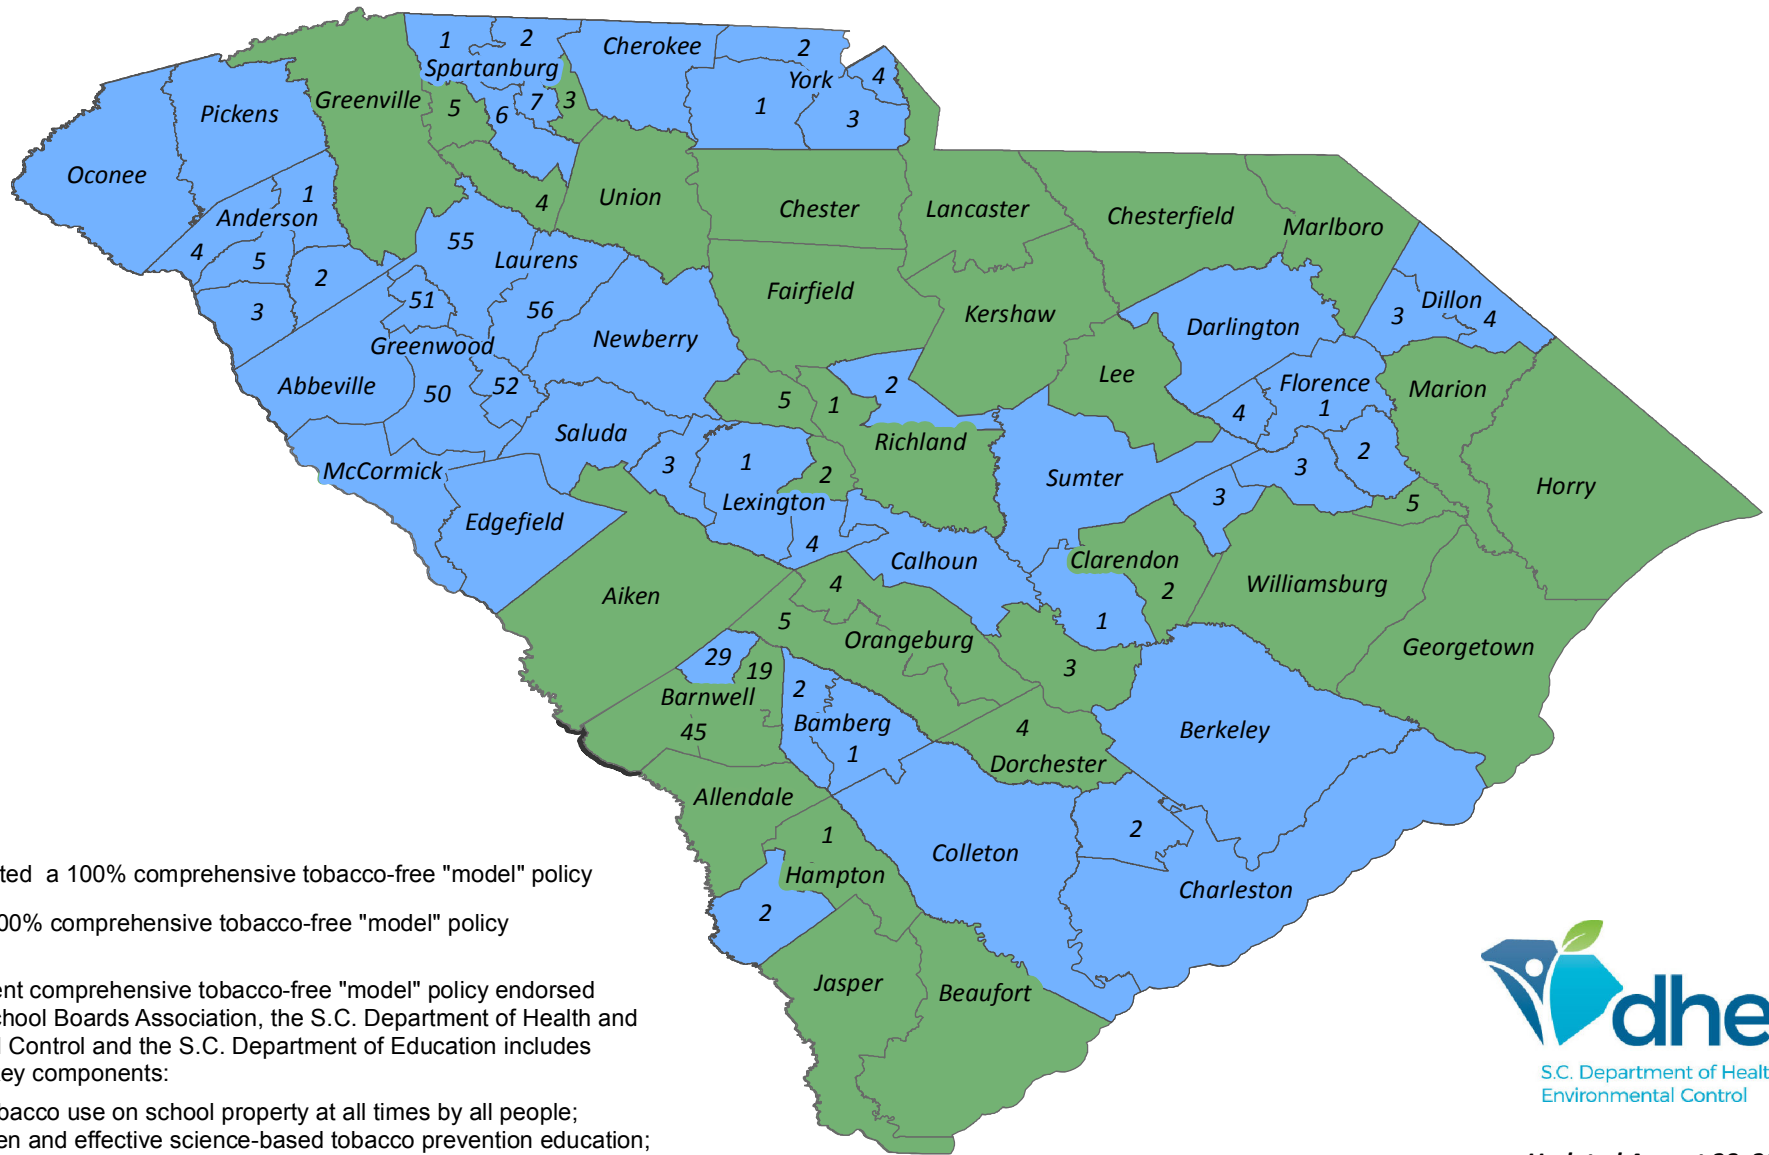

S.C. School Districts With 100 Percent Comprehensive Tobacco-Free Policies

 Adopted a 100% comprehensive tobacco-free "model" policy
 No 100% comprehensive tobacco-free "model" policy

The 100 percent comprehensive tobacco-free "model" policy endorsed by the S.C. School Boards Association, the S.C. Department of Health and Environmental Control and the S.C. Department of Education includes the following key components:

- 1) Prohibits tobacco use on school property at all times by all people;
- 2) Offers proven and effective science-based tobacco prevention education;
- 3) Provides referrals to cessation programs;
- 4) Includes procedures for enforcement; and
- 5) Prohibits tobacco industry advertising and sponsorship.
- 6) Prohibits the use of Alternative Nicotine Products (ANP) (i.e. e-cigarettes).